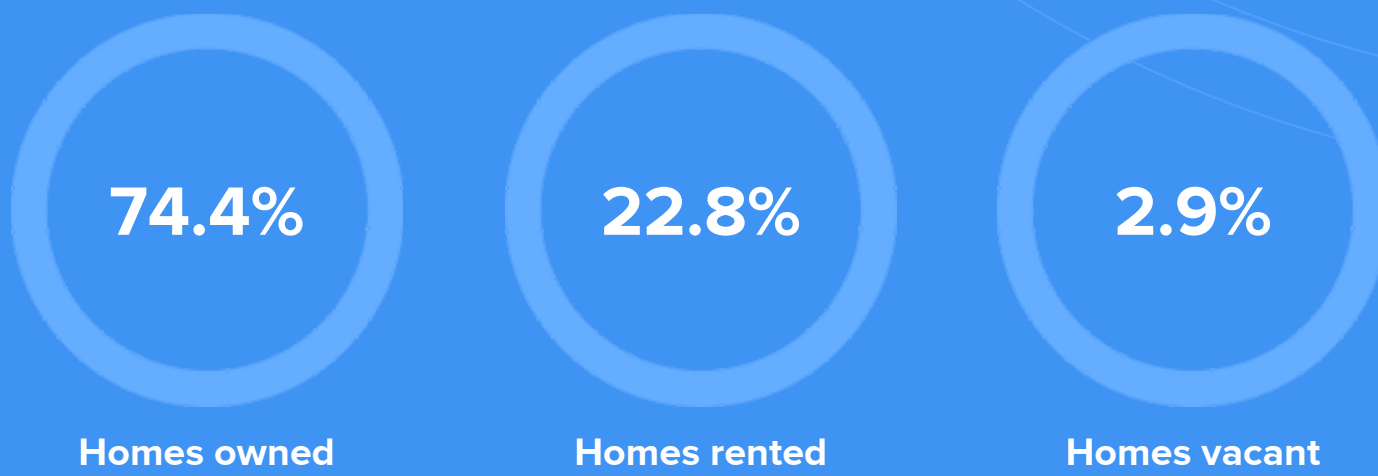

### Weather

### Condition

**51°F** average temperature

**50 years**  
Median home age

**\$202,750**  
Median home price

**-14.38%**  
Median home age

**11.91%**  
Annual property tax