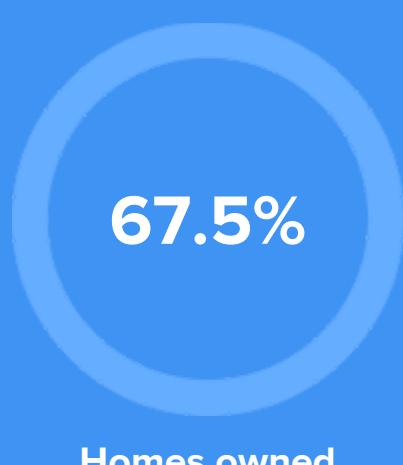

### Weather

### Condition

65°F average temperature

**24 years**  
Median home age

**\$193,050**  
Median home price

**-15.29%**  
Median home age

**8.35%**  
Annual property tax