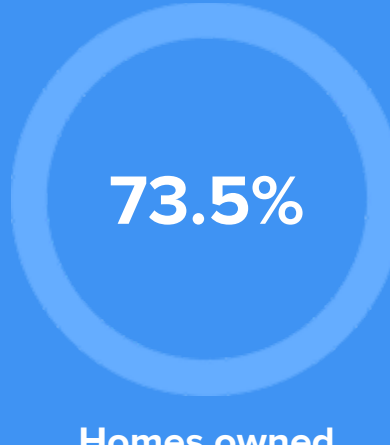

### Weather

### Condition

54°F average temperature

**13 years**  
Median home age

**\$131,970**  
Median home price

**-13.45%**  
Median home age

**9.97%**  
Annual property tax