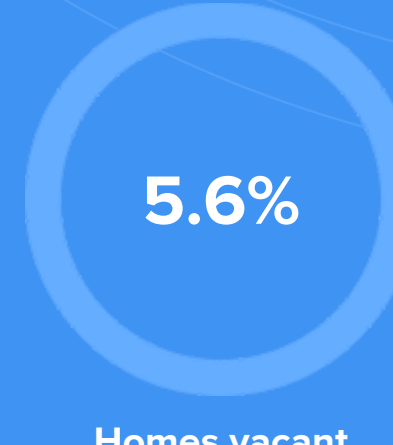

### Condition

54°F average temperature

**13 years**  
Median home age

**\$131,970**  
Median home price

**-13.45%**  
Median home age

**9.97%**  
Annual property tax