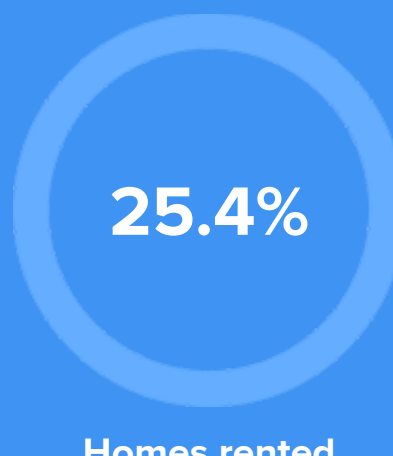

Weather

Condition

54°F average temperature

51 years
Median home age

\$585,780
Median home price

-6.17%
Home appreciation rate

20.95%
Annual property tax

COMMUNITY

Religious diversity

- 50.1%** Catholic
- 37.4%** Other
- 9.1%** Jewish
- 2.4%** Other Christian
- 1.1%** Episcopalian

Crime rate
(per 100,000)

1

Average age

41

Political majority

Democrat