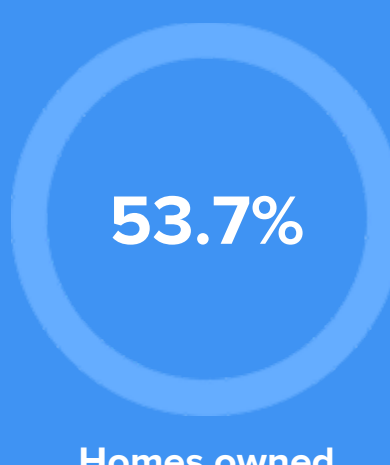

Weather

Condition

46°F average temperature

392 years
Median home age

\$82,270
Median home price

-10.27%
Home appreciation rate

27.7%
Annual property tax

COMMUNITY

Religious diversity

- 62.5% Other
- 24.6% Catholic
- 7.2% Methodist
- 3.7% Other Christian
- 2% Lutheran

Crime rate
(per 100,000)

Average age

Political majority

LOCALE

Unemployment

Occupation