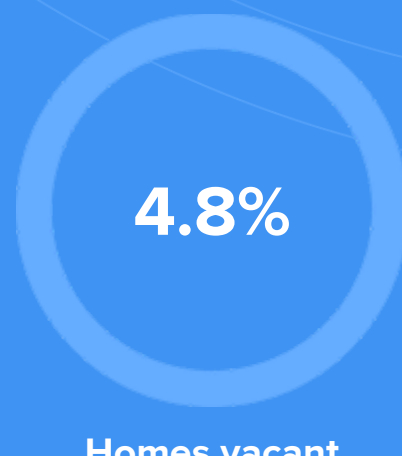

### Condition

65°F average temperature

**23 years**  
Median home age

**\$114,250**  
Median home price

**-0.28%**  
Home appreciation rate

**14.37%**  
Annual property tax