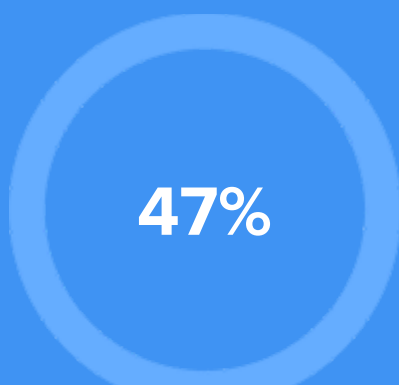

KAPAA, HI

[Click to view full report.](#)

CITY INFO

Population: 10,159

Male
50%

Female
50%

Married
55%

Single
45%

City rating

This rating is a weighted average of commute time, crime rate, population, median salary, and more.

Overall value

This score adds annual household income and cost of living to the city rating.

Density (Population per mile²)

Compared to New York, Kapaa has a very low population density. Kapaa is perfect for those who like a quiet city.

1,042
KAPAA

27,441
NEW YORK

RESIDENCE

Air quality

Weather

Condition

75°F average temperature

23 years

Median home age

$354,520

Median home price

-10.38%

Median home age

2.83%

Annual property tax

COMMUNITY

Religious diversity

52.5% Other

34.3% Catholic

6.6% Other Christian

4.8% Mormon

1.9% Pentecostal

Crime rate
(per 100,000)

4

Average age

37

Political majority

Democrat

LOCALE

Unemployment

Education

Student teacher ratio **1:16**

Occupation

9.3% Management, business, Art & Sciences

30.1% Sales & Office Occupations

23.2% Service Occupation

7.4% Production, transportation & Material Moving

11.1% Natural Resources, Construction & Maintenance

TRANSIT

Average commute time Daily breakdown: by transport type