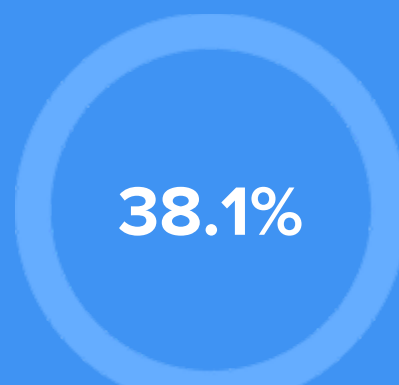

KAPAA, HI

[Click to view full report.](#)

CITY INFO

Population: 10,159

Male
50%

Female
50%

Married
55%

Single
45%

City rating

This rating is a weighted average of commute time, crime rate, population, median salary, and more.

Overall value

This score adds annual household income and cost of living to the city rating.

Density (Population per mile²)

Compared to New York, Kapaa has a very low population density. Kapaa is perfect for those who like a quiet city.

1,042
KAPAA

27,441
NEW YORK

RESIDENCE

Air quality

Weather

Condition

75°F average temperature

23 years

Median home age

$354,520

Median home price

-10.38%

Median home age

2.83%

Annual property tax

COMMUNITY

Religious diversity

52.5% Other

34.3% Catholic

6.6% Other Christian

4.8% Mormon

1.9% Pentecostal

Crime rate
(per 100,000)

4

Average age

37

Political majority

Democrat

LOCALE

Unemployment

Education

Student teacher ratio **1:16**

Occupation

9.3% Management, business, Art & Sciences

30.1% Sales & Office Occupations

23.2% Service Occupation

7.4% Production, transportation & Material Moving

11.1% Natural Resources, Construction & Maintenance

TRANSIT

Average commute time Daily breakdown: by transport type