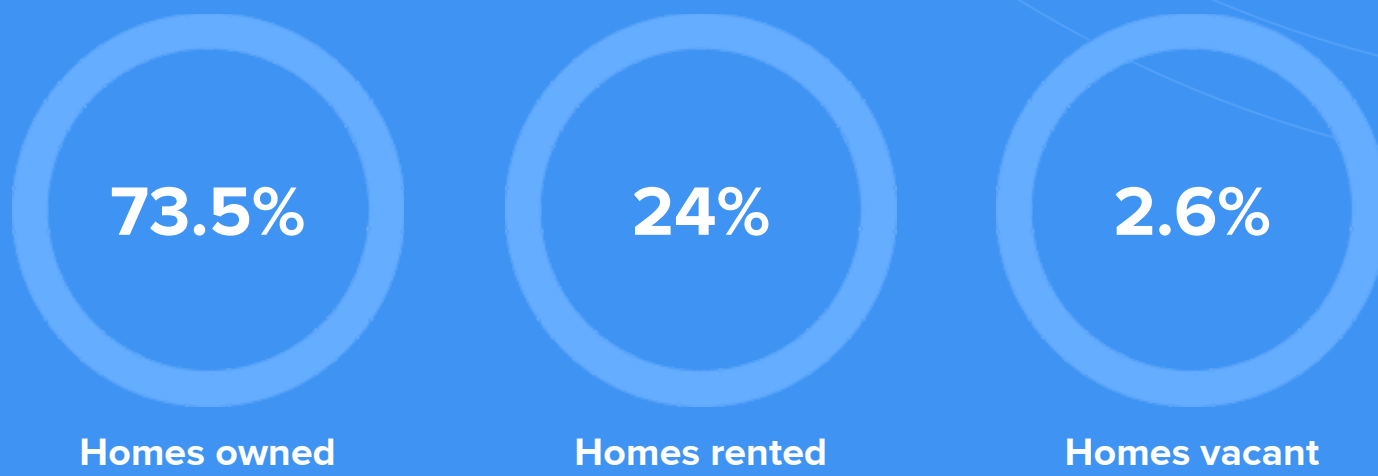

Condition

52°F average temperature

11 years
Median home age

\$167,800
Median home price

2.16%
Median home age

10.34%
Annual property tax

COMMUNITY

Religious diversity

Occupation

- 13.7%** Management, business, Art & Sciences
- 29.5%** Sales & Office Occupations
- 12.6%** Service Occupation
- 14.5%** Production, transportation & Material Moving
- 9.7%** Natural Resources, Construction & Maintenance