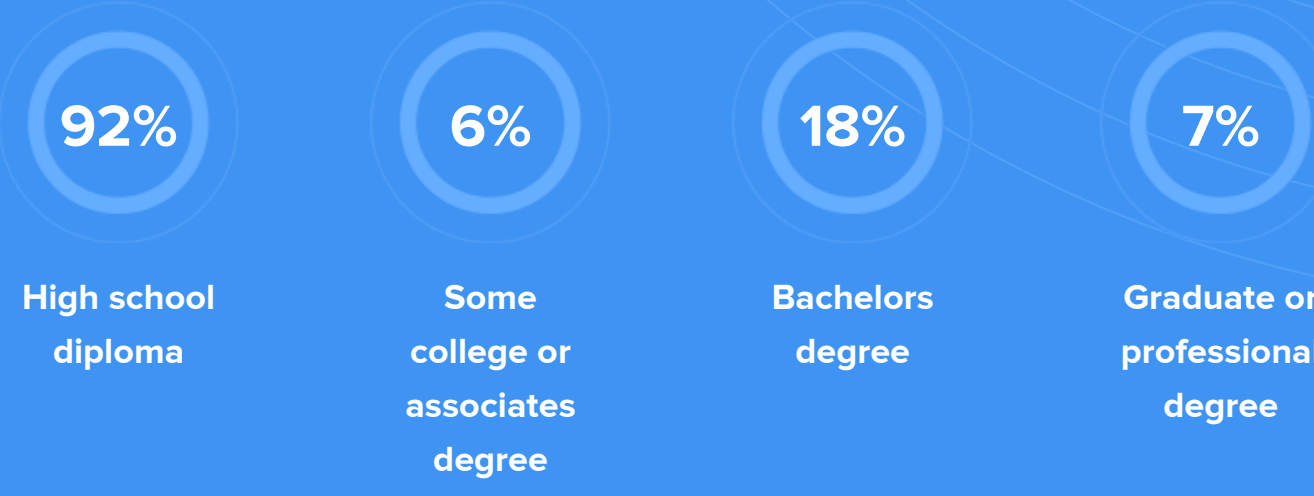

Occupation

- **13.7%** Management, business, Art & Sciences
- **29.5%** Sales & Office Occupations
- **12.6%** Service Occupation
- **14.5%** Production, transportation & Material Moving
- **9.7%** Natural Resources, Construction & Maintenance