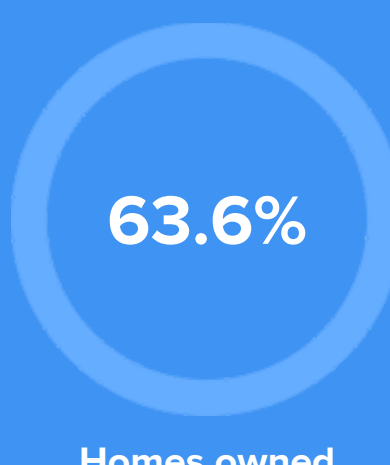

Weather

Condition

66°F average temperature

41 years

Median home age

\$108,310

Median home price

-0.18%

Home appreciation rate

12.45%

Annual property tax

Homes owned

Homes rented

Homes vacant

COMMUNITY

Religious diversity