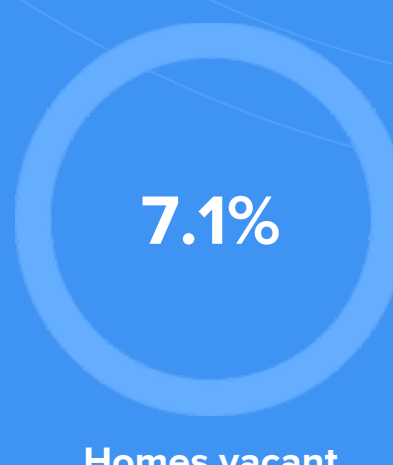

Home appreciation rate

12.45%

Annual property tax

Homes owned

Homes rented

Homes vacant

COMMUNITY

Religious diversity