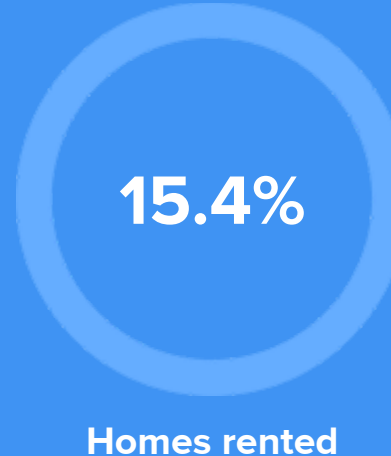

### Weather

### Condition

**61°F** average temperature

**21 years**  
Median home age

**\$213,250**  
Median home price

**-14.55%**  
Median home age

**6.68%**  
Annual property tax