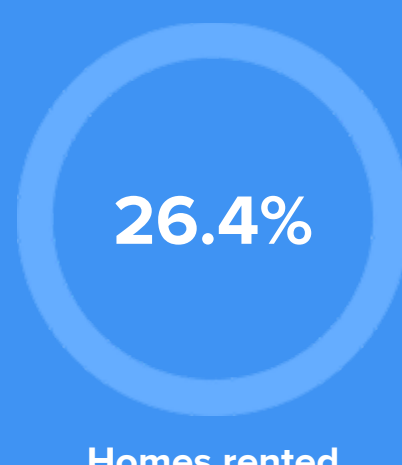

Condition

45°F average temperature

43 years
Median home age

\$110,880
Median home price

-3.66%
Home appreciation rate

20.54%
Annual property tax

COMMUNITY

Religious diversity