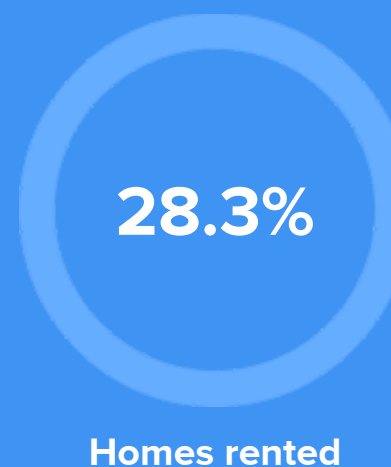

### Weather

### Condition

**53°F** average temperature

**406 years**  
Median home age

**\$899,420**  
Median home price

**-5.53%**  
Home appreciation rate

**20.95%**  
Annual property tax