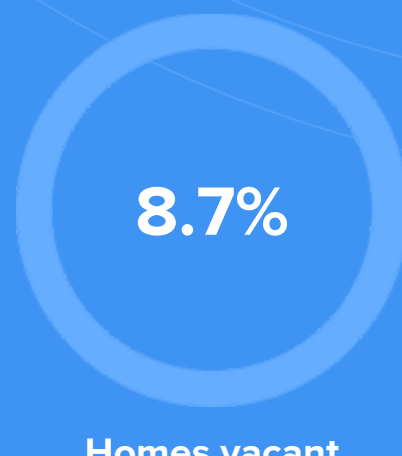

LATROBE, PA

[Click to view full report.](#)

CITY INFO

Population: 8,301

Male
47%

Female
53%

Married
55%

Single
45%

City rating

This rating is a weighted average of commute time, crime rate, population, median salary, and more.

Overall value

This score adds annual household income and cost of living to the city rating.

Density (Population per mile²)

Compared to New York, Latrobe has a very low population density. Latrobe is perfect for those who like a quiet city.

3,612
LATROBE

27,441
NEW YORK

RESIDENCE

Air quality

Weather

Condition

53°F average temperature

63 years

Median home age

$98,310

Median home price

1.23%

Home appreciation rate

15.29%

Annual property tax

COMMUNITY

Religious diversity

45.3% Other

35.9% Catholic

6.9% Other Christian

6.3% Methodist

5.6% Lutheran

Crime rate
(per 100,000)

4

Average age

44

Political majority

Republican

LOCALE

Unemployment

8%

Occupation

8.7% Management, business, Art & Sciences

29.1% Sales & Office Occupations

13.7% Service Occupation

18.9% Production, transportation & Material Moving

9.8% Natural Resources, Construction & Maintenance

Education

Student teacher ratio **1:17**

86%

High school diploma

6%

Some college or associates degree

11%

Bachelors degree

7%

Graduate or professional degree

TRANSIT

Average commute time Daily breakdown: by transport type

22
Min

26
Min

National Average

0%

Public Transportation

83%

Car

11%

Carpool

1%

Work at Home