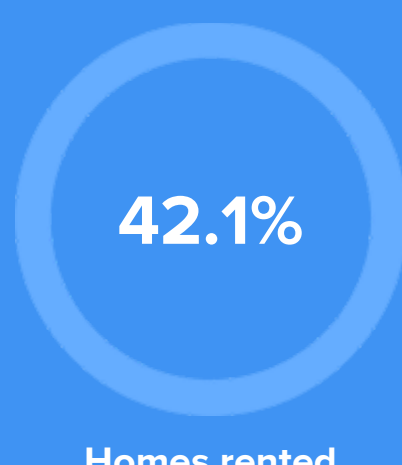

Condition

66°F average temperature

22 years

Median home age

\$189,490

Median home price

-11.31%

Median home age

8.34%

Annual property tax

Homes owned

Homes rented

Homes vacant

COMMUNITY

Religious diversity

63.6% Other