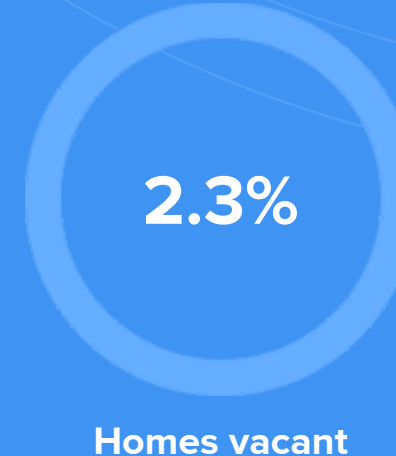

LEVITTOWN, NY

[Click to view full report.](#)

CITY INFO

Population: **50,751**

Male
49%

Female
51%

Married
62%

Single
38%

City rating

This rating is a weighted average of commute time, crime rate, population, median salary, and more.

Overall value

This score adds annual household income and cost of living to the city rating.

Density (Population per mile²)

Compared to New York, Levittown has a low population density. Levittown is perfect for those who want to be in the city without constantly rubbing shoulders.

7,381
LEVITTOWN

27,441
NEW YORK

RESIDENCE

Air quality

Weather

Condition

53°F average temperature

58 years
Median home age

$308,880
Median home price

-8.81%
Home appreciation rate

23.43%
Annual property tax

COMMUNITY

Religious diversity

51.4% Catholic

31% Other

13.9% Jewish

2.1% Other Christian

1.6% Lutheran

Crime rate
(per 100,000)

5

Average age

41

Political majority

Democrat

LOCALE

Unemployment

Occupation

12.4% Management, business, Art & Sciences

34.2% Sales & Office Occupations

14.8% Service Occupation

9% Production, transportation & Material Moving

9.7% Natural Resources, Construction & Maintenance

Education

Student teacher ratio **1:12**

High school diploma

Some college or associates degree

Bachelors degree

Graduate or professional degree

TRANSIT

Average commute time Daily breakdown: by transport type