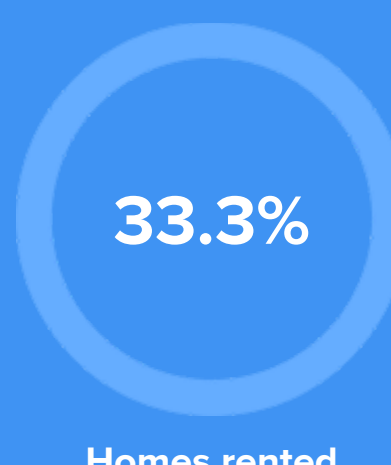

LINCOLN, MA

[Click to view full report.](#)

CITY INFO

Population: **7,990**

Male
49%

Female
51%

Married
74%

Single
26%

City rating

This rating is a weighted average of commute time, crime rate, population, median salary, and more.

Overall value

This score adds annual household income and cost of living to the city rating.

Density (Population per mile²)

Compared to New York, Lincoln has a very low population density. Lincoln is perfect for those who like a quiet city.

556
LINCOLN

27,441
NEW YORK

RESIDENCE

Air quality

Weather

Condition

49°F average temperature

39 years
Median home age

$524,110
Median home price

-9.52%
Median home age

11.7%
Annual property tax

COMMUNITY

Religious diversity

49.8% Catholic

36.5% Other

6.7% Jewish

5.9% Other Christian

1.1% Islam

Crime rate
(per 100,000)

1

Average age

37

Political majority

Democrat

LOCALE

Unemployment

Occupation

- **27.6%** Management, business, Art & Sciences
- **19.6%** Sales & Office Occupations
- **8.4%** Service Occupation
- **2.9%** Production, transportation & Material Moving
- **2.8%** Natural Resources, Construction & Maintenance

Education

Student teacher ratio **1:9**

TRANSIT

Average commute time Daily breakdown: by transport type