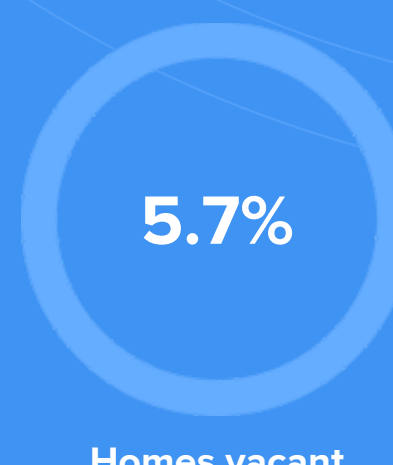

LINCOLN, MA

[Click to view full report.](#)

CITY INFO

Population: **7,990**

Male
49%

Female
51%

Married
74%

Single
26%

City rating

This rating is a weighted average of commute time, crime rate, population, median salary, and more.

Overall value

This score adds annual household income and cost of living to the city rating.

Density (Population per mile²)

Compared to New York, Lincoln has a very low population density. Lincoln is perfect for those who like a quiet city.

556
LINCOLN

27,441
NEW YORK

RESIDENCE

Air quality

Weather

Condition

49°F average temperature

39 years
Median home age

$524,110
Median home price

-9.52%
Median home age

11.7%
Annual property tax

COMMUNITY

Religious diversity

49.8% Catholic

36.5% Other

6.7% Jewish

5.9% Other Christian

1.1% Islam

Crime rate
(per 100,000)

1

Average age

37

Political majority

Democrat

LOCALE

Unemployment

Occupation

- **27.6%** Management, business, Art & Sciences
- **19.6%** Sales & Office Occupations
- **8.4%** Service Occupation
- **2.9%** Production, transportation & Material Moving
- **2.8%** Natural Resources, Construction & Maintenance

Education

Student teacher ratio **1:9**

TRANSIT

Average commute time Daily breakdown: by transport type