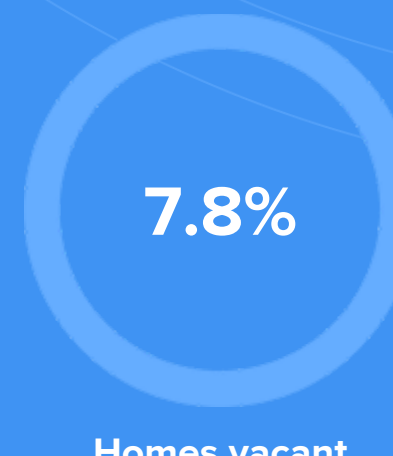

Weather

Condition

58°F average temperature

38 years
Median home age

\$110,980
Median home price

-7.26%
Median home age

6.86%
Annual property tax

COMMUNITY

Religious diversity

- 52.1%** Other
- 28.6%** Baptist
- 12.5%** Methodist
- 4.1%** Lutheran
- 2.7%** Catholic

Crime rate
(per 100,000)

Average age

Political majority

LOCALE

Unemployment

Occupation