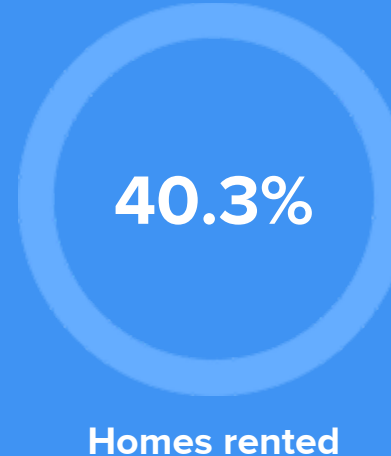

RESIDENCE

Air quality

Weather

Condition

55°F average temperature

49 years
Median home age

\$416,890
Median home price

-10.73%
Home appreciation rate

23.43%
Annual property tax

COMMUNITY

Religious diversity

- 51.4%** Catholic
- 31%** Other
- 13.9%** Jewish
- 2.1%** Other Christian
- 1.6%** Lutheran

Crime rate
(per 100,000)

Average age

Political majority

Democrat