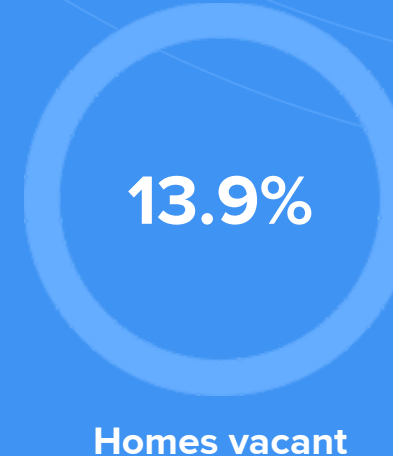

23.43%
Annual property tax

COMMUNITY

Religious diversity

- 51.4%** Catholic
- 31%** Other
- 13.9%** Jewish
- 2.1%** Other Christian
- 1.6%** Lutheran

Crime rate
(per 100,000)

Average age

Political majority

Democrat