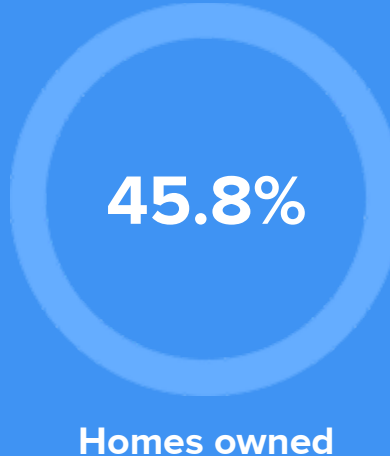

23.43%
Annual property tax

COMMUNITY

Religious diversity

- 51.4%** Catholic
- 31%** Other
- 13.9%** Jewish
- 2.1%** Other Christian
- 1.6%** Lutheran

Crime rate
(per 100,000)

Average age

Political majority

Democrat