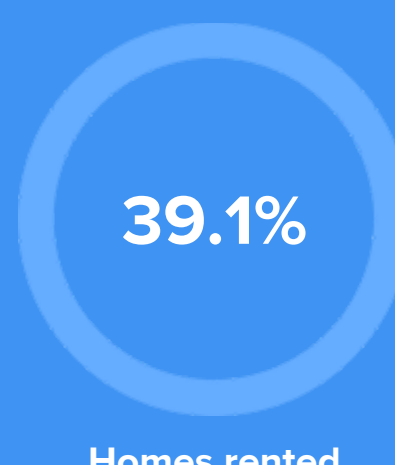

Condition

66°F average temperature

33 years
Median home age

\$123,160
Median home price

-1.63%
Home appreciation rate

12.45%
Annual property tax

COMMUNITY

Religious diversity

- 37.1%** Other
- 36.7%** Baptist
- 11.6%** Other Christian
- 8.6%** Catholic
- 6%** Methodist

Crime rate
(per 100,000)

Average age

Political majority

LOCALE

Unemployment

Occupation

- 11.8%** Management, business, Art & Sciences
- 26.9%** Sales & Office Occupations
- 15.5%** Service Occupation
- 16.6%** Production, transportation & Material Moving
- 10%** Natural Resources, Construction & Maintenance