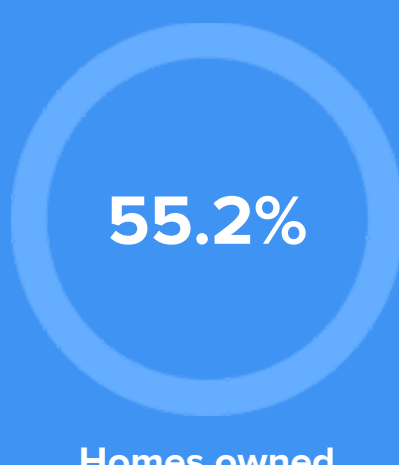

LYONS, IL

[Click to view full report.](#)

CITY INFO

Population: 9,965

Male
50%

Female
50%

Married
53%

Single
47%

City rating

This rating is a weighted average of commute time, crime rate, population, median salary, and more.

Overall value

This score adds annual household income and cost of living to the city rating.

Density (Population per mile²)

Compared to New York, Lyons has a low population density. Lyons is perfect for those who want to be in the city without constantly rubbing shoulders.

4,515
LYONS

27,441
NEW YORK

RESIDENCE

Air quality

Weather

Condition

51°F average temperature

53 years
Median home age

$125,830
Median home price

-12.92%
Median home age

16.1%
Annual property tax

COMMUNITY

Religious diversity

49.9% Other

39.3% Catholic

5% Other Christian

3.7% Jewish

2.1% Islam

Crime rate
(per 100,000)

5

Average age

38

Political majority

Democrat

LOCALE

Unemployment

Occupation

9.7% Management, business, Art & Sciences

32.4% Sales & Office Occupations

12% Service Occupation

21.2% Production, transportation & Material Moving

11% Natural Resources, Construction & Maintenance

Education

Student teacher ratio **1:13**

79%

High school diploma

4%

Some college or associates degree

10%

Bachelors degree

5%

Graduate or professional degree

TRANSIT

Average commute time Daily breakdown: by transport type