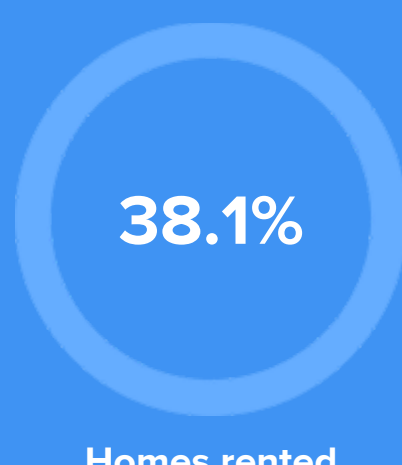

LYONS, IL

[Click to view full report.](#)

CITY INFO

Population: 9,965

Male
50%

Female
50%

Married
53%

Single
47%

City rating

This rating is a weighted average of commute time, crime rate, population, median salary, and more.

Overall value

This score adds annual household income and cost of living to the city rating.

Density (Population per mile²)

Compared to New York, Lyons has a low population density. Lyons is perfect for those who want to be in the city without constantly rubbing shoulders.

4,515
LYONS

27,441
NEW YORK

RESIDENCE

Air quality

Weather

Condition

51°F average temperature

53 years
Median home age

$125,830
Median home price

-12.92%
Median home age

16.1%
Annual property tax

COMMUNITY

Religious diversity

49.9% Other

39.3% Catholic

5% Other Christian

3.7% Jewish

2.1% Islam

Crime rate
(per 100,000)

5

Average age

38

Political majority

Democrat

LOCALE

Unemployment

Occupation

9.7% Management, business, Art & Sciences

32.4% Sales & Office Occupations

12% Service Occupation

21.2% Production, transportation & Material Moving

11% Natural Resources, Construction & Maintenance

Education

Student teacher ratio **1:13**

79%

High school diploma

4%

Some college or associates degree

10%

Bachelors degree

5%

Graduate or professional degree

TRANSIT

Average commute time Daily breakdown: by transport type