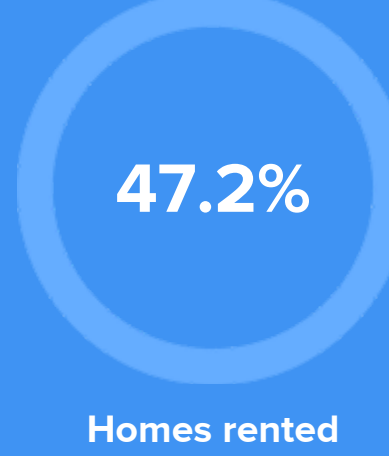

MAPLE SHADE TOWNSHIP, NJ

[Click to view full report.](#)

CITY INFO

Population: 19,163

Male
49%

Female
51%

Married
50%

Single
50%

City rating

This rating is a weighted average of commute time, crime rate, population, median salary, and more.

Overall value

This score adds annual household income and cost of living to the city rating.

Density (Population per mile²)

Compared to New York, Maple Shade Township has a low population density. Maple Shade Township is perfect for those who want to be in the city without constantly rubbing shoulders.

4,981
MAPLE SHADE TOWNSHIP

27,441
NEW YORK

RESIDENCE

Air quality

Weather

Condition

55°F average temperature

39 years
Median home age

$152,660
Median home price

-14.04%
Median home age

24.67%
Annual property tax

COMMUNITY

Religious diversity

62.7% Other

30.4% Catholic

2.7% Jewish

2.4% Islam

1.9% Methodist

Crime rate
(per 100,000)

Average age

Political majority

LOCALE

Unemployment

Occupation

- 11.4% Management, business, Art & Sciences
- 28.5% Sales & Office Occupations
- 14.1% Service Occupation
- 15.5% Production, transportation & Material Moving
- 8.9% Natural Resources, Construction & Maintenance

Education

Student teacher ratio **1:12**

TRANSIT

Average commute time Daily breakdown: by transport type