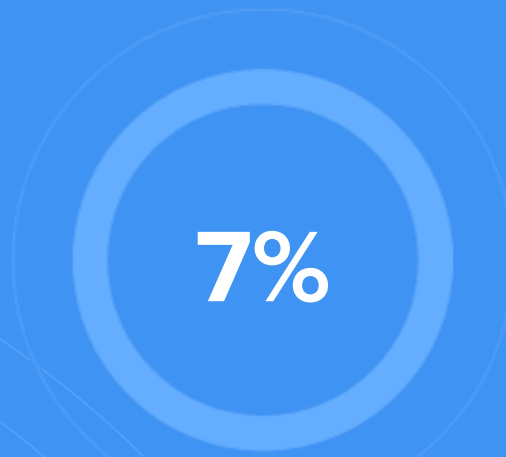

21.74%
Annual property tax

COMMUNITY

Religious diversity

- 46.1%** Catholic
- 41.1%** Other
- 9.2%** Jewish
- 1.9%** Islam
- 1.8%** Other Christian

Crime rate
(per 100,000)

2

Average age

39

Political majority

Republican

LOCALE

Unemployment

Occupation

- 26.7%** Management, business, Art & Sciences
- 28.6%** Sales & Office Occupations
- 6.4%** Service Occupation
- 5.7%** Production, transportation & Material Moving
- 4.3%** Natural Resources, Construction & Maintenance