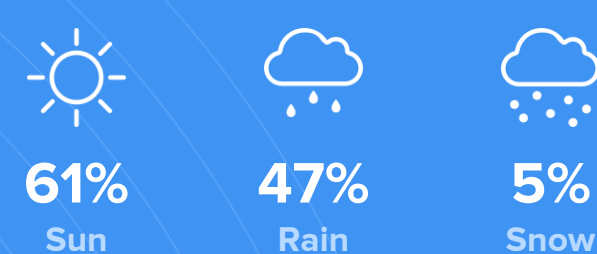

Weather

Condition

62°F average temperature