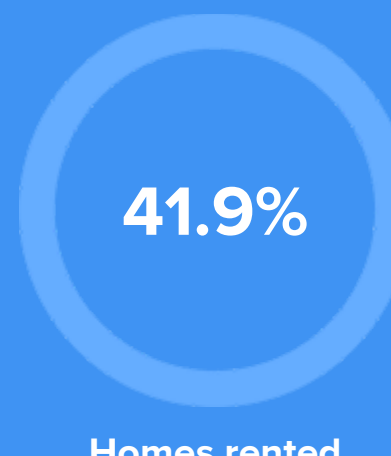

MELROSE PARK, IL

[Click to view full report.](#)

CITY INFO

Population: **22,658**

Male **50%**

Female **50%**

Married **54%**

Single **46%**

City rating

This rating is a weighted average of commute time, crime rate, population, median salary, and more.

Overall value

This score adds annual household income and cost of living to the city rating.

Density (Population per mile²)

Compared to New York, Melrose Park has a low population density. Melrose Park is perfect for those who want to be in the city without constantly rubbing shoulders.

5,345
MELROSE PARK

27,441
NEW YORK

RESIDENCE

Air quality

Weather

Condition

51°F average temperature

51 years
Median home age

$138,300
Median home price

-17.96%
Median home age

16.1%
Annual property tax

COMMUNITY

Religious diversity

- **49.9%** Other
- **39.3%** Catholic
- **5%** Other Christian
- **3.7%** Jewish
- **2.1%** Islam

Crime rate
(per 100,000)

3

Average age

34

Political majority

Democrat

LOCALE

Unemployment

Occupation

- **8.8%** Management, business, Art & Sciences
- **27.7%** Sales & Office Occupations
- **16.3%** Service Occupation
- **30.5%** Production, transportation & Material Moving
- **8.5%** Natural Resources, Construction & Maintenance

Education

Student teacher ratio **1:14**

TRANSIT

Average commute time Daily breakdown: by transport type