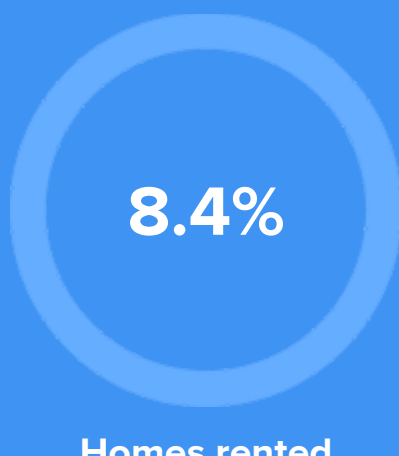

48°F average temperature

29 years
Median home age

\$316,010
Median home price

1.07%
Home appreciation rate

18.78%
Annual property tax

COMMUNITY

Religious diversity

37.7% Catholic