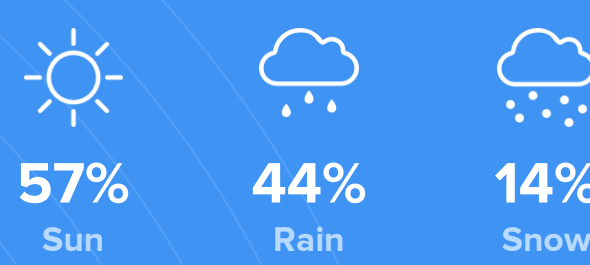

Weather

Condition

54°F average temperature