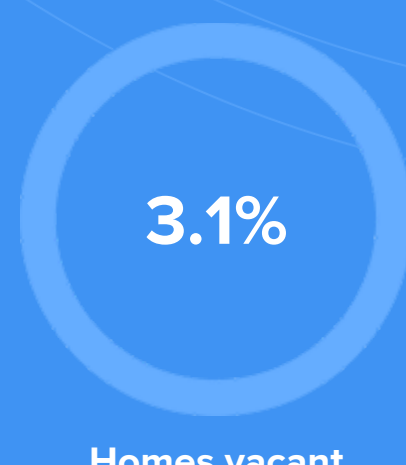

### Weather

### Condition

**54°F** average temperature

**41 years**  
Median home age

**\$341,850**  
Median home price

**-8.71%**  
Median home age

**21.74%**  
Annual property tax