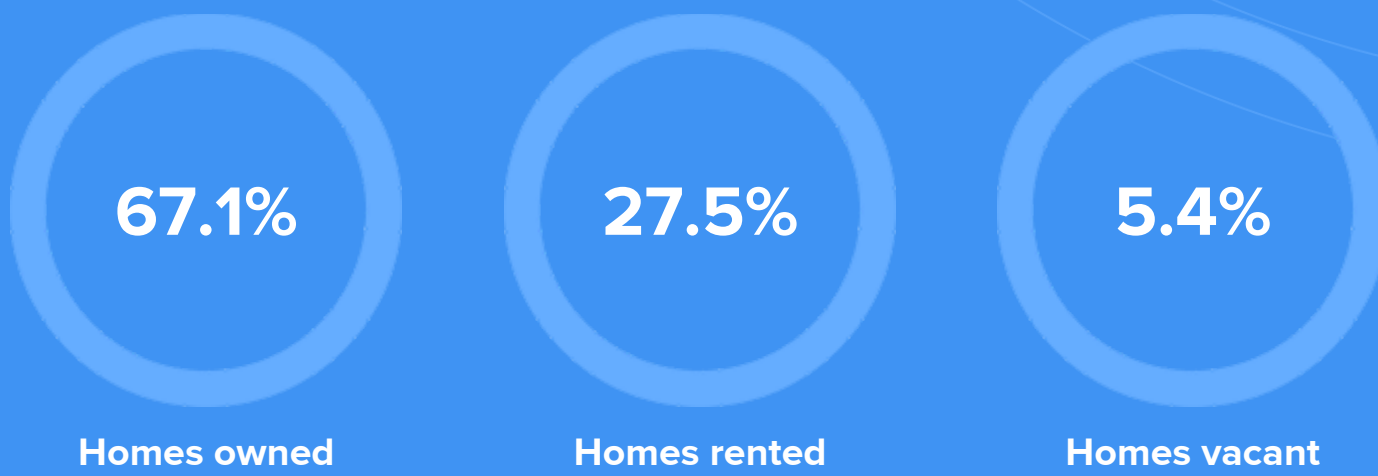

15 years

Median home age

$127,510

Median home price

-0.28%

Home appreciation rate

15.18%

Annual property tax