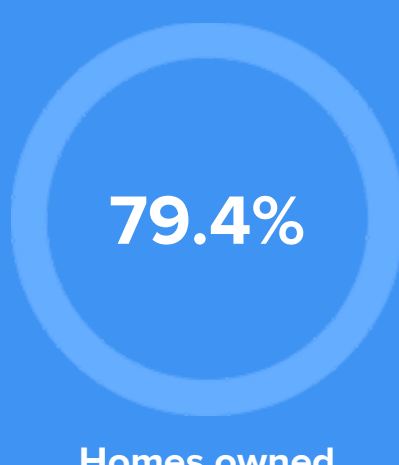

MILLBURN, NJ

[Click to view full report.](#)

CITY INFO

Population: 18,462

Male
49%

Female
51%

Married
72%

Single
28%

Condition

52°F average temperature

59 years
Median home age

\$870,410
Median home price

-0.68%
Median home age

28.54%
Annual property tax

COMMUNITY

Religious diversity

- 51.4% Other
- 34.2% Catholic
- 8.2% Jewish
- 3.3% Islam
- 2.9% Other Christian

Crime rate
(per 100,000)

4

Average age

39

Political majority

Democrat

LOCALE