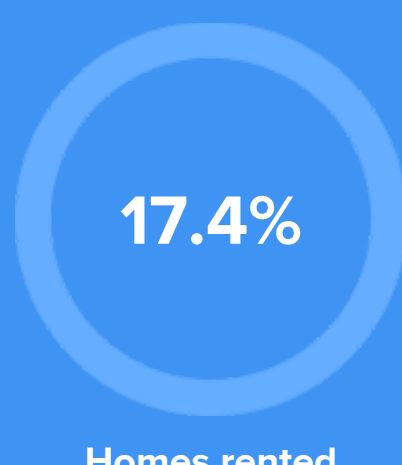

MILLBURN, NJ

[Click to view full report.](#)

CITY INFO

Population: 18,462

Male
49%

Female
51%

Married
72%

Single
28%

Density (Population per mile²)

Compared to New York, Millburn has a very low population density. Millburn is perfect for those who like a quiet city.

1,967
MILLBURN

27,441
NEW YORK

RESIDENCE

Air quality

Weather

Condition

52°F average temperature

59 years
Median home age

\$870,410
Median home price

-0.68%
Median home age

28.54%
Annual property tax

COMMUNITY

Religious diversity

- 51.4% Other
- 34.2% Catholic
- 8.2% Jewish
- 3.3% Islam
- 2.9% Other Christian

Crime rate
(per 100,000)

4

Average age

39

Political majority

Democrat

LOCALE