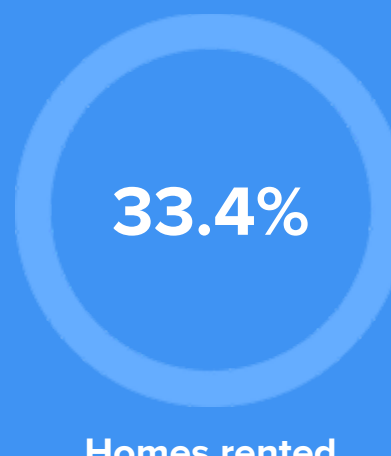

MONACA, PA

[Click to view full report.](#)

CITY INFO

Population: 5,702

Male
47%

Female
53%

Married
54%

Single
46%

City rating

This rating is a weighted average of commute time, crime rate, population, median salary, and more.

Overall value

This score adds annual household income and cost of living to the city rating.

Density (Population per mile²)

Compared to New York, Monaca has a very low population density. Monaca is perfect for those who like a quiet city.

2,724
MONACA

27,441
NEW YORK

RESIDENCE

Air quality

Weather

Condition

52°F average temperature

59 years

Median home age

$96,720

Median home price

1.23%

Home appreciation rate

17.54%

Annual property tax

COMMUNITY

Religious diversity

- 48.6% Other
- 35.8% Catholic
- 5.9% Other Christian
- 4.9% Methodist
- 4.8% Presbyterian

Crime rate
(per 100,000)

5

Average age

44

Political majority

Republican

LOCALE

Unemployment

Education

Student teacher ratio **1:14**

Occupation

- 10.6% Management, business, Art & Sciences
- 31% Sales & Office Occupations
- 17.1% Service Occupation
- 19.4% Production, transportation & Material Moving
- 10.6% Natural Resources, Construction & Maintenance

TRANSIT

Average commute time Daily breakdown: by transport type