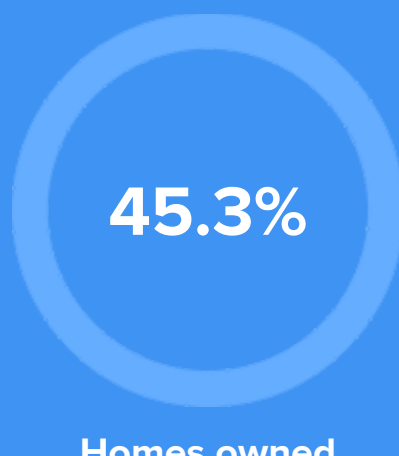

RESIDENCE

Air quality

Weather

Condition

56°F average temperature

30 years
Median home age

\$175,920
Median home price

-8.78%
Home appreciation rate

12%
Annual property tax

COMMUNITY

Religious diversity

- 83.3%** Other
- 5.9%** Other Christian
- 4.9%** Pentecostal
- 3.5%** Mormon
- 2.4%** Baptist

Crime rate
(per 100,000)

Average age

Political majority

LOCALE