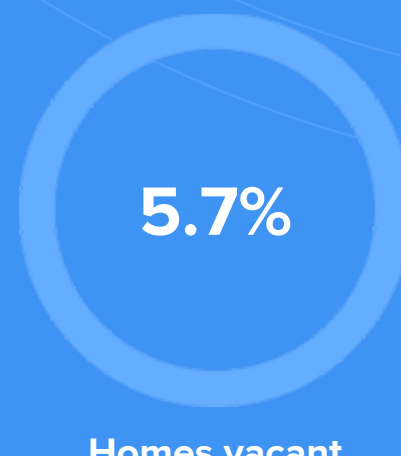

12%
Annual property tax

COMMUNITY

Religious diversity

- 83.3%** Other
- 5.9%** Other Christian
- 4.9%** Pentecostal
- 3.5%** Mormon
- 2.4%** Baptist

Crime rate
(per 100,000)

Average age

Political majority

LOCALE