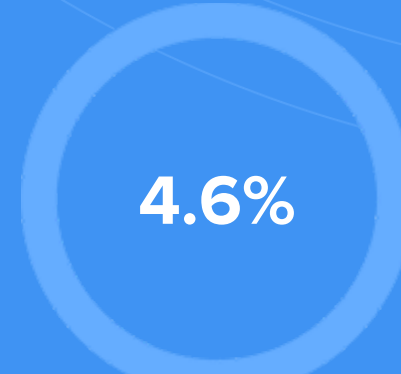

MOUNTAIN TOP, PA

[Click to view full report.](#)

CITY INFO

Population: **16,553**

Male
49%

Female
51%

Married
68%

Single
32%

City rating

This rating is a weighted average of commute time, crime rate, population, median salary, and more.

Overall value

This score adds annual household income and cost of living to the city rating.

Density (Population per mile²)

Compared to New York, Mountain Top has a very low population density. Mountain Top is perfect for those who like a quiet city.

243
MOUNTAIN TOP

27,441
NEW YORK

RESIDENCE

Air quality

Weather

Condition

47°F average temperature

30 years
Median home age

$195,920
Median home price

-0.5%
Home appreciation rate

13.81%
Annual property tax

COMMUNITY

Religious diversity

- **47.1%** Other
- **41.2%** Catholic
- **4.8%** Methodist
- **4.1%** Other Christian
- **2.9%** Lutheran

Crime rate
(per 100,000)

Average age

Political majority

Democrat

LOCALE

Unemployment

Occupation

- **14.6%** Management, business, Art & Sciences
- **27.4%** Sales & Office Occupations
- **11.3%** Service Occupation
- **14.7%** Production, transportation & Material Moving
- **10%** Natural Resources, Construction & Maintenance

Education

Student teacher ratio **1:19**

TRANSIT

Average commute time Daily breakdown: by transport type