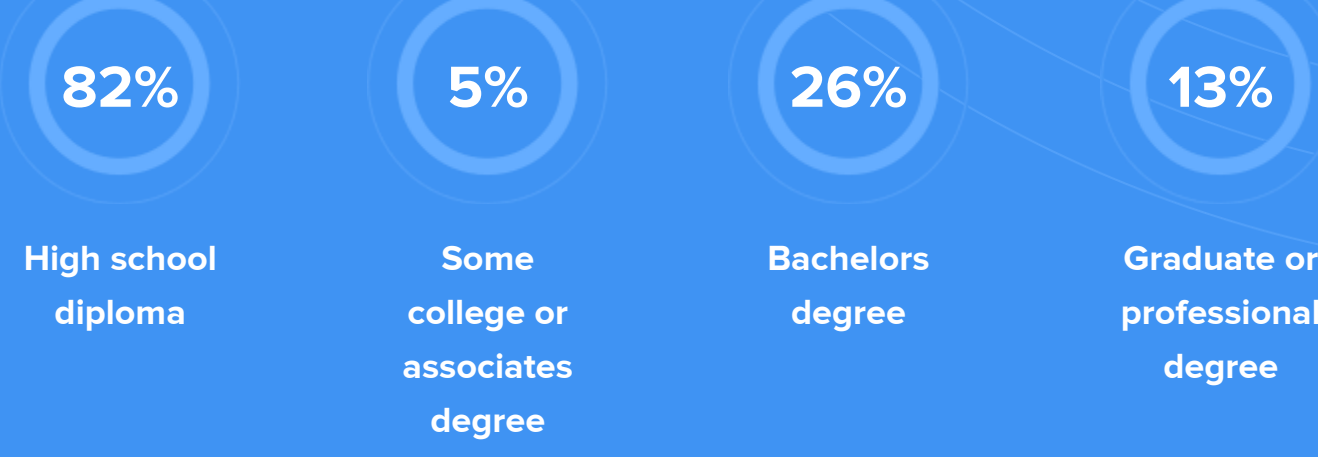

Education

Student teacher ratio **1:17**