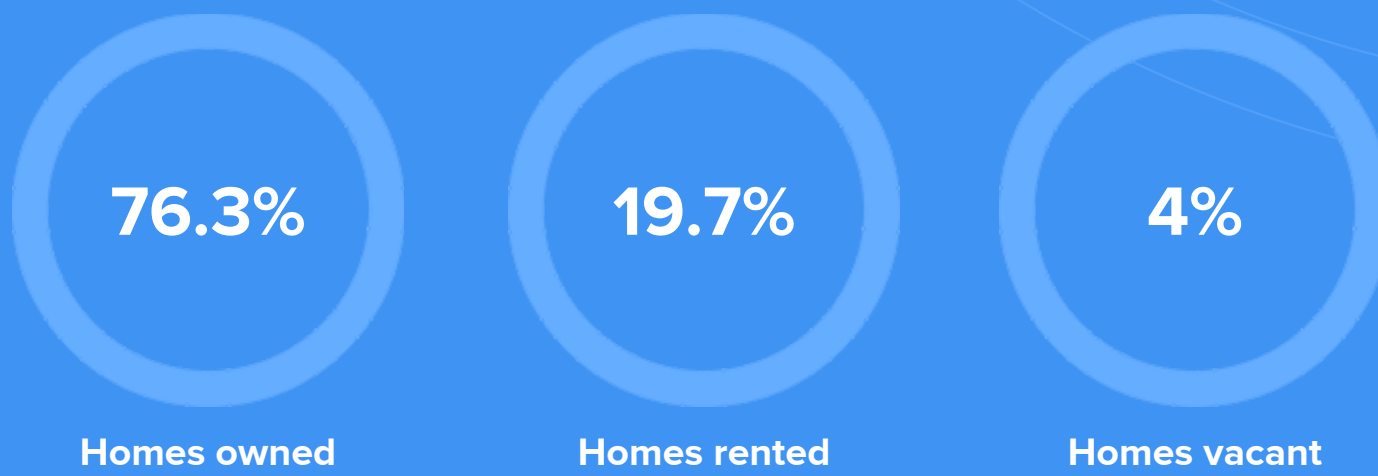

Weather

Condition

48°F average temperature

27 years
Median home age

\$201,660
Median home price

-28%
Median home age

19.95%
Annual property tax

COMMUNITY

Religious diversity

- 48.2%** Other
- 39.2%** Catholic
- 6.1%** Other Christian
- 3.4%** Jewish
- 3.1%** Lutheran

Crime rate
(per 100,000)

Average age

Political majority

LOCALE

Unemployment

Occupation

- 19.1%** Management, business, Art & Sciences
- 24.9%** Sales & Office Occupations
- 12.8%** Service Occupation
- 12.7%** Production, transportation & Material Moving
- 7.7%** Natural Resources, Construction & Maintenance