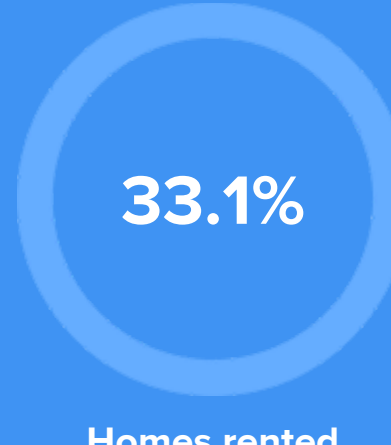

### Weather

### Condition

63°F average temperature

**22 years**  
Median home age

**\$177,410**  
Median home price

**-6.52%**  
Home appreciation rate

**4.14%**  
Annual property tax