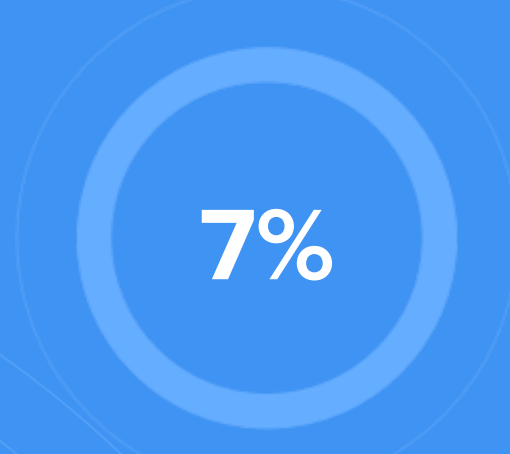

Crime rate
(per 100,000)

Average age

Political majority

LOCALE

Unemployment

Education

Student teacher ratio **1:16**

Occupation