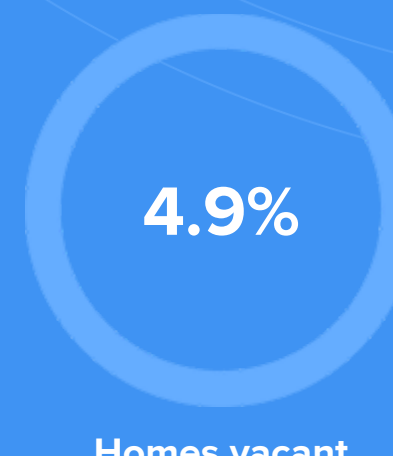

45°F average temperature

43 years
Median home age

\$129,490
Median home price

-2.17%
Home appreciation rate

19.93%
Annual property tax

COMMUNITY

Religious diversity

- 49.4% Other
- 27.5% Catholic
- 17.3% Lutheran
- 4.1% Other Christian
- 1.7% Methodist