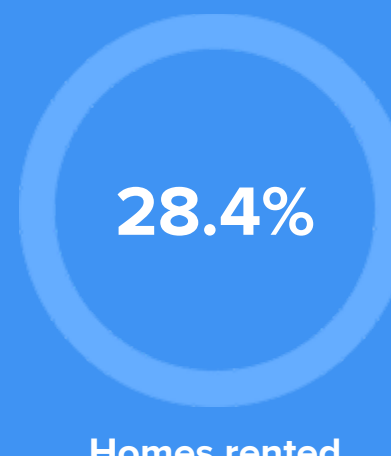

45°F average temperature

43 years
Median home age

\$129,490
Median home price

-2.17%
Home appreciation rate

19.93%
Annual property tax

COMMUNITY

Religious diversity

- 49.4% Other
- 27.5% Catholic
- 17.3% Lutheran
- 4.1% Other Christian
- 1.7% Methodist

Crime rate
(per 100,000)

Average age

Political majority

LOCALE

Unemployment

Education

Student teacher ratio **1:16**

Occupation