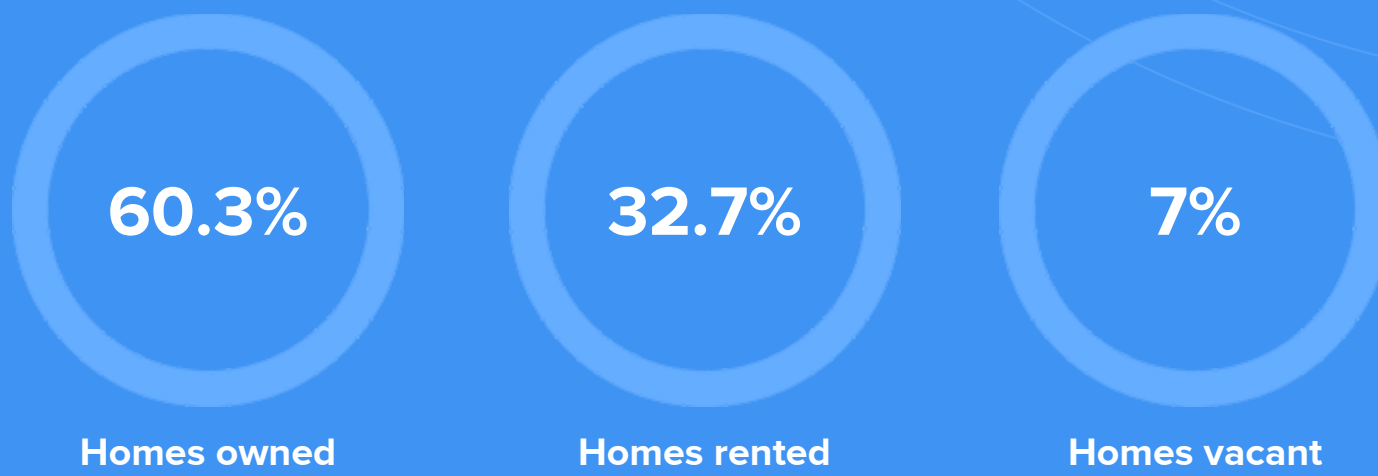

41 years

Median home age

$88,800

Median home price

-1.95%

Median home age

5.86%

Annual property tax