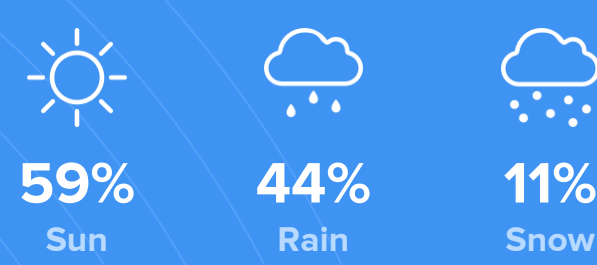

Weather

Condition

57°F average temperature