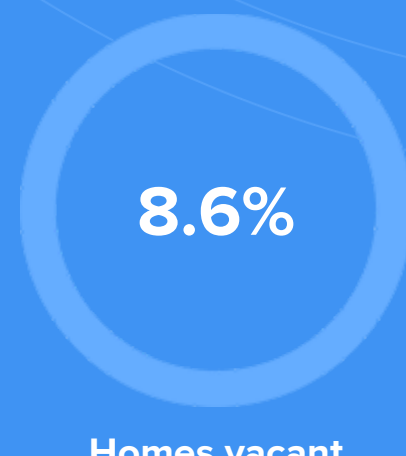

52°F average temperature

46 years
Median home age

\$79,890
Median home price

-1.25%
Home appreciation rate

10.68%
Annual property tax

COMMUNITY

Religious diversity

72.1% Other