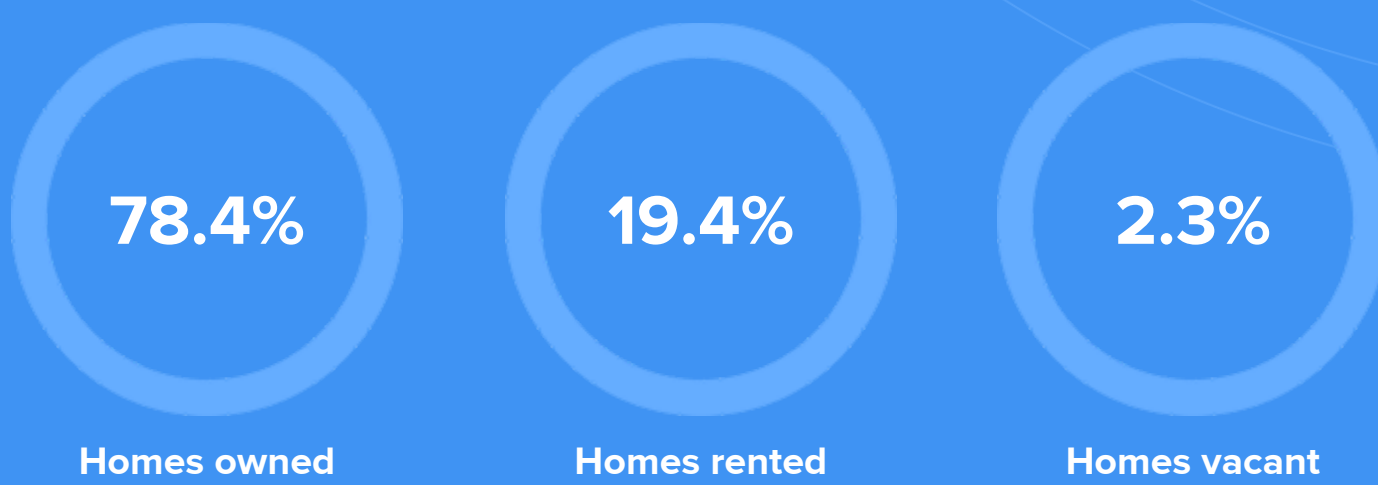

COMMUNITY

Religious diversity

50.7% Other

36.7% Catholic

7.5% Other Christian

3.1% Jewish

2% Baptist