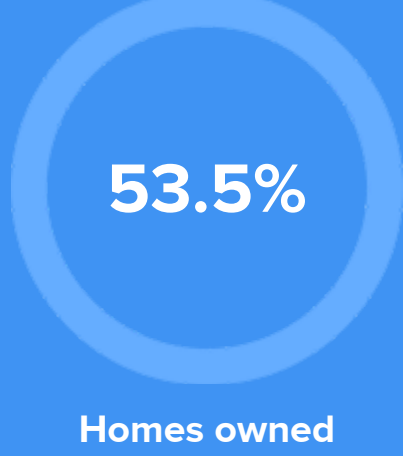

NORTH ARLINGTON, NJ

[Click to view full report.](#)

CITY INFO

Population: 14,713

Male
48%

Female
52%

Married
54%

Single
46%

City rating

This rating is a weighted average of commute time, crime rate, population, median salary, and more.

Overall value

This score adds annual household income and cost of living to the city rating.

Density (Population per mile²)

Compared to New York, North Arlington has a low population density. North Arlington is perfect for those who want to be in the city without constantly rubbing shoulders.

5,701
NORTH ARLINGTON

27,441
NEW YORK

RESIDENCE

Air quality

Weather

Condition

53°F average temperature

58 years
Median home age

$318,680
Median home price

-15.08%
Median home age

21.97%
Annual property tax

COMMUNITY

Religious diversity

- **52.6%** Catholic
- **33%** Other
- **8.1%** Jewish
- **5.1%** Other Christian
- **1.2%** Lutheran

Crime rate
(per 100,000)

2

Average age

43

Political majority

Democrat

LOCALE

Unemployment

Occupation

- **11.3%** Management, business, Art & Sciences
- **35.4%** Sales & Office Occupations
- **14.2%** Service Occupation
- **12.4%** Production, transportation & Material Moving
- **8.5%** Natural Resources, Construction & Maintenance

Education

Student teacher ratio **1:16**

82%

High school diploma

5%

Some college or associates degree

14%

Bachelors degree

5%

Graduate or professional degree

TRANSIT

Average commute time Daily breakdown: by transport type