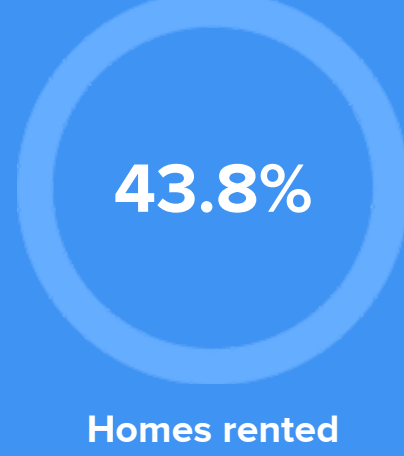

NORTH ARLINGTON, NJ

[Click to view full report.](#)

CITY INFO

Population: 14,713

Male
48%

Female
52%

Married
54%

Single
46%

City rating

This rating is a weighted average of commute time, crime rate, population, median salary, and more.

Overall value

This score adds annual household income and cost of living to the city rating.

Density (Population per mile²)

Compared to New York, North Arlington has a low population density. North Arlington is perfect for those who want to be in the city without constantly rubbing shoulders.

5,701
NORTH ARLINGTON

27,441
NEW YORK

RESIDENCE

Air quality

Weather

Condition

53°F average temperature

58 years
Median home age

$318,680
Median home price

-15.08%
Median home age

21.97%
Annual property tax

COMMUNITY

Religious diversity

- **52.6%** Catholic
- **33%** Other
- **8.1%** Jewish
- **5.1%** Other Christian
- **1.2%** Lutheran

Crime rate
(per 100,000)

2

Average age

43

Political majority

Democrat

LOCALE

Unemployment

Occupation

- **11.3%** Management, business, Art & Sciences
- **35.4%** Sales & Office Occupations
- **14.2%** Service Occupation
- **12.4%** Production, transportation & Material Moving
- **8.5%** Natural Resources, Construction & Maintenance

Education

Student teacher ratio **1:16**

82%

High school diploma

5%

Some college or associates degree

14%

Bachelors degree

5%

Graduate or professional degree

TRANSIT

Average commute time Daily breakdown: by transport type