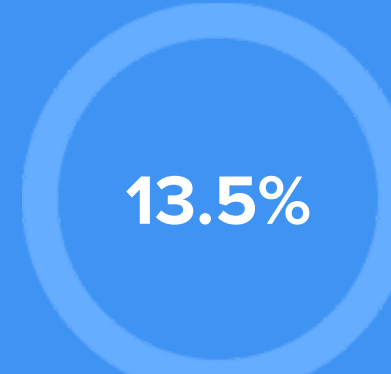

### Condition

**51°F** average temperature

**44 years**  
Median home age

**\$279,770**  
Median home price

**-1.47%**  
Median home age

**18.96%**  
Annual property tax