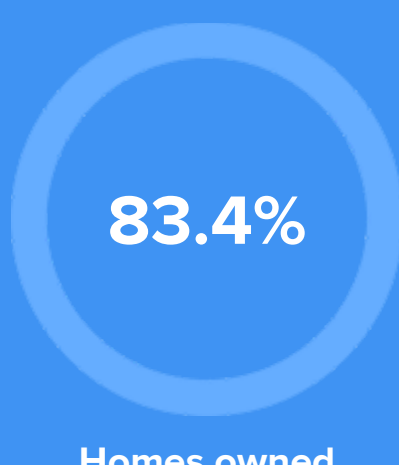

Condition

54°F average temperature

35 years
Median home age

\$537,470
Median home price

-18.28%
Median home age

21.97%
Annual property tax

COMMUNITY

Religious diversity