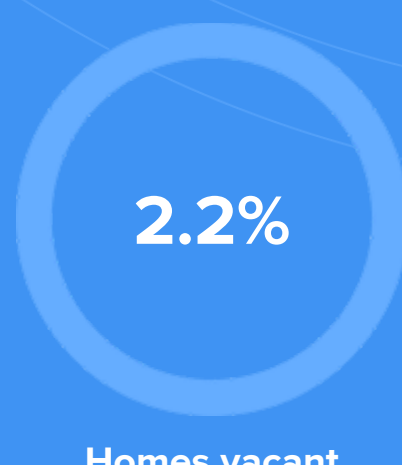

Condition

54°F average temperature

35 years
Median home age

\$537,470
Median home price

-18.28%
Median home age

21.97%
Annual property tax

COMMUNITY

Religious diversity