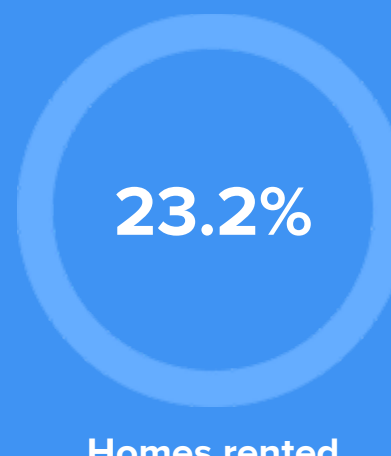

### Weather

### Condition

**45°F** average temperature

**58 years**  
Median home age

**\$52,870**  
Median home price

**-11.73%**  
Median home age

**10.53%**  
Annual property tax