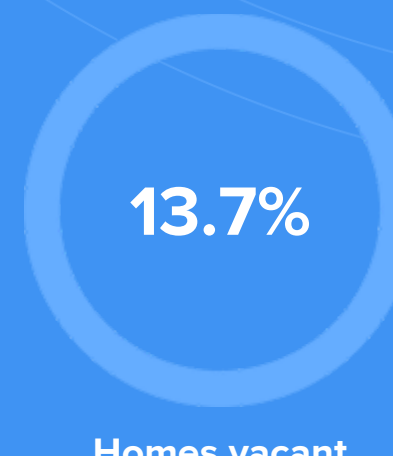

### Condition

**45°F** average temperature

**58 years**  
Median home age

**\$52,870**  
Median home price

**-11.73%**  
Median home age

**10.53%**  
Annual property tax