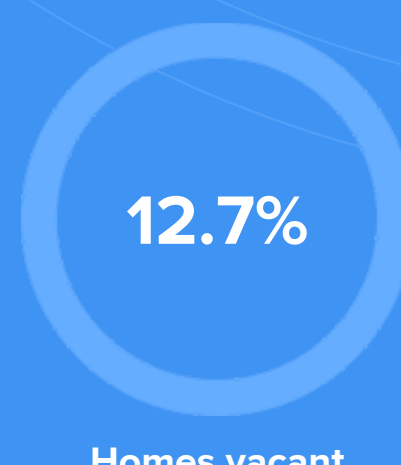

OROVILLE, CA

[Click to view full report.](#)

CITY INFO

Population: **13,582**

Male
49%

Female
51%

Married
48%

Single
52%

City rating

This rating is a weighted average of commute time, crime rate, population, median salary, and more.

Overall value

This score adds annual household income and cost of living to the city rating.

Density (Population per mile²)

Compared to New York, Oroville has a very low population density. Oroville is perfect for those who like a quiet city.

1,109
OROVILLE

27,441
NEW YORK

RESIDENCE

Air quality

Weather

Condition

67°F average temperature

40 years

Median home age

$130,480

Median home price

-19.03%

Median home age

7.93%

Annual property tax

COMMUNITY

Religious diversity

77.9% Other

10% Catholic

6.7% Other Christian

3.7% Mormon

1.8% Baptist

Crime rate
(per 100,000)

9

Average age

32

Political majority

Republican

LOCALE

Unemployment

13%

Occupation

9.6% Management, business, Art & Sciences

28% Sales & Office Occupations

21.9% Service Occupation

13.8% Production, transportation & Material Moving

9.5% Natural Resources, Construction & Maintenance

Education

Student teacher ratio **1:17**

74%

High school diploma

7%

Some college or associates degree

7%

Bachelors degree

3%

Graduate or professional degree

TRANSIT

Average commute time Daily breakdown: by transport type