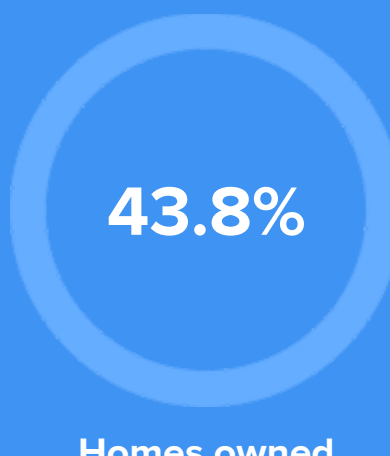

PACIFIC GROVE, CA

[Click to view full report.](#)

CITY INFO

Population: **14,814**

Male
47%

Female
53%

Married
51%

Single
49%

City rating

This rating is a weighted average of commute time, crime rate, population, median salary, and more.

Overall value

This score adds annual household income and cost of living to the city rating.

Density (Population per mile²)

Compared to New York, Pacific Grove has a low population density. Pacific Grove is perfect for those who want to be in the city without constantly rubbing shoulders.

5,153
PACIFIC GROVE

27,441
NEW YORK

RESIDENCE

Air quality

Weather

Condition

56°F average temperature

52 years
Median home age

$547,770
Median home price

-10.05%
Median home age

6.03%
Annual property tax

COMMUNITY

Religious diversity

- **60.3%** Other
- **35.2%** Catholic
- **1.8%** Baptist
- **1.5%** Pentecostal
- **1.3%** Other Christian

Crime rate
(per 100,000)

3

Average age

48

Political majority

Democrat

LOCALE

Unemployment

Education

Student teacher ratio **1:17**

Occupation

- **15.6%** Management, business, Art & Sciences
- **24.9%** Sales & Office Occupations
- **15.1%** Service Occupation
- **4.6%** Production, transportation & Material Moving
- **6.4%** Natural Resources, Construction & Maintenance

TRANSIT

Average commute time Daily breakdown: by transport type