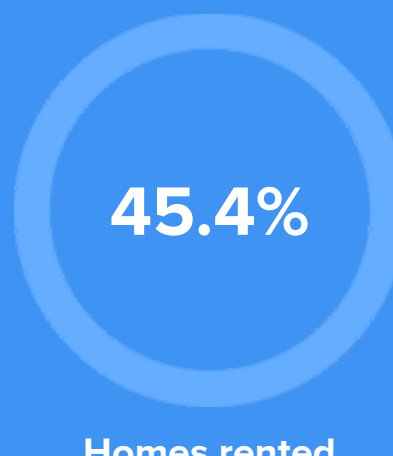

PACIFIC GROVE, CA

[Click to view full report.](#)

CITY INFO

Population: **14,814**

Male
47%

Female
53%

Married
51%

Single
49%

City rating

This rating is a weighted average of commute time, crime rate, population, median salary, and more.

Overall value

This score adds annual household income and cost of living to the city rating.

Density (Population per mile²)

Compared to New York, Pacific Grove has a low population density. Pacific Grove is perfect for those who want to be in the city without constantly rubbing shoulders.

5,153
PACIFIC GROVE

27,441
NEW YORK

RESIDENCE

Air quality

Weather

Condition

56°F average temperature

52 years
Median home age

$547,770
Median home price

-10.05%
Median home age

6.03%
Annual property tax

COMMUNITY

Religious diversity

- **60.3%** Other
- **35.2%** Catholic
- **1.8%** Baptist
- **1.5%** Pentecostal
- **1.3%** Other Christian

Crime rate
(per 100,000)

3

Average age

48

Political majority

Democrat

LOCALE

Unemployment

Education

Student teacher ratio **1:17**

Occupation

- **15.6%** Management, business, Art & Sciences
- **24.9%** Sales & Office Occupations
- **15.1%** Service Occupation
- **4.6%** Production, transportation & Material Moving
- **6.4%** Natural Resources, Construction & Maintenance

TRANSIT

Average commute time Daily breakdown: by transport type