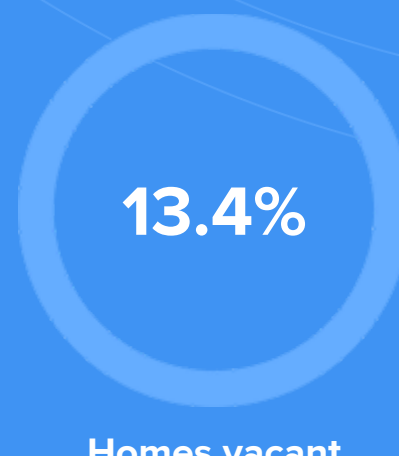

Condition

72°F average temperature

36 years
Median home age

\$83,360
Median home price

-10.22%
Median home age

13.37%
Annual property tax

COMMUNITY

Religious diversity