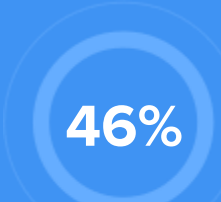

Occupation

7.1% Management, business, Art & Sciences

19% Sales & Office Occupations

21.8% Service Occupation

20% Production, transportation & Material Moving

9.4% Natural Resources, Construction & Maintenance