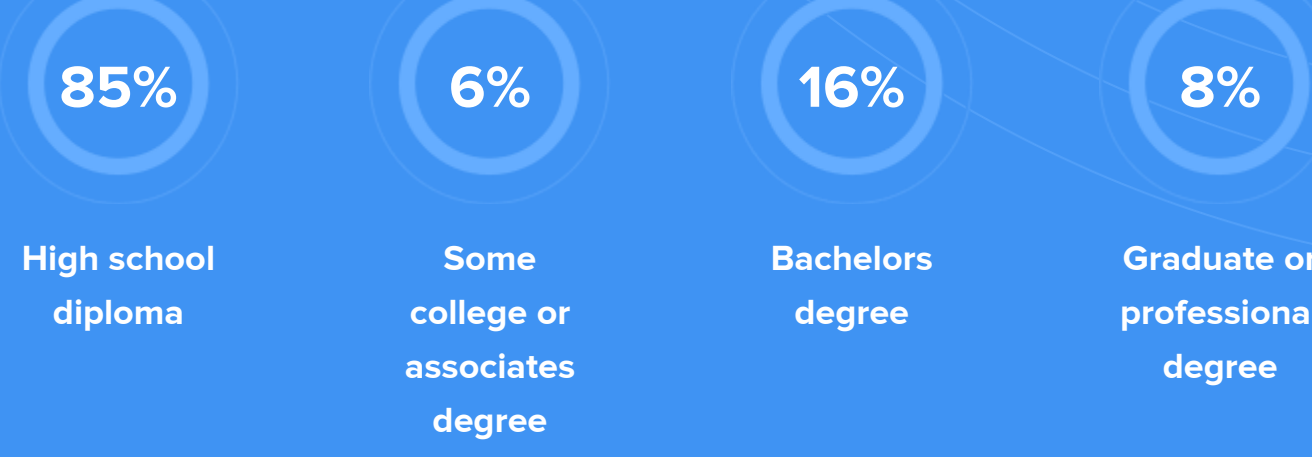

Occupation

- 13.8% Management, business, Art & Sciences
- 29.2% Sales & Office Occupations
- 12.4% Service Occupation
- 13.8% Production, transportation & Material Moving
- 10.5% Natural Resources, Construction & Maintenance