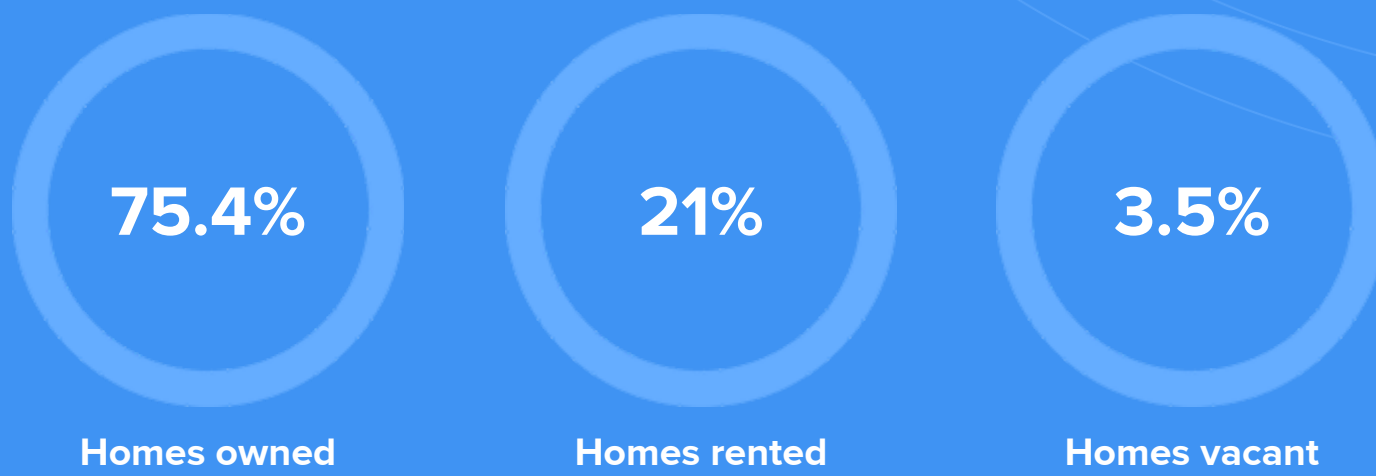

Weather

Condition

51°F average temperature

33 years
Median home age

\$154,540
Median home price

-9.12%
Median home age

16.1%
Annual property tax

COMMUNITY