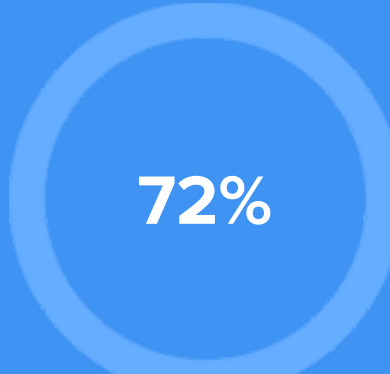

PATTERSON, CA

[Click to view full report.](#)

CITY INFO

Population: **20,928**

Male
50%

Female
50%

Married
62%

Single
38%

City rating

This rating is a weighted average of commute time, crime rate, population, median salary, and more.

Overall value

This score adds annual household income and cost of living to the city rating.

Density (Population per mile²)

Compared to New York, Patterson has a low population density. Patterson is perfect for those who want to be in the city without constantly rubbing shoulders.

7,279
PATTERSON

27,441
NEW YORK

RESIDENCE

Air quality

Weather

Condition

67°F average temperature

11 years
Median home age

$149,980
Median home price

-24.6%
Median home age

8.35%
Annual property tax

COMMUNITY

Religious diversity

- **61.8%** Other
- **24.1%** Catholic
- **8.3%** Other Christian
- **2.9%** Pentecostal
- **2.8%** Baptist

Crime rate
(per 100,000)

Average age

Political majority

LOCALE

Unemployment

Education

Student teacher ratio **1:20**

Occupation

- **11.8%** Management, business, Art & Sciences
- **23.5%** Sales & Office Occupations
- **12.4%** Service Occupation
- **15.1%** Production, transportation & Material Moving
- **17.5%** Natural Resources, Construction & Maintenance

TRANSIT

Average commute time Daily breakdown: by transport type