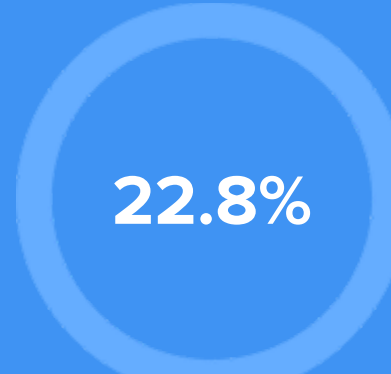

PATTERSON, CA

[Click to view full report.](#)

CITY INFO

Population: **20,928**

Male
50%

Female
50%

Married
62%

Single
38%

City rating

This rating is a weighted average of commute time, crime rate, population, median salary, and more.

Overall value

This score adds annual household income and cost of living to the city rating.

Density (Population per mile²)

Compared to New York, Patterson has a low population density. Patterson is perfect for those who want to be in the city without constantly rubbing shoulders.

7,279
PATTERSON

27,441
NEW YORK

RESIDENCE

Air quality

Weather

Condition

67°F average temperature

11 years
Median home age

$149,980
Median home price

-24.6%
Median home age

8.35%
Annual property tax

COMMUNITY

Religious diversity

- **61.8%** Other
- **24.1%** Catholic
- **8.3%** Other Christian
- **2.9%** Pentecostal
- **2.8%** Baptist

Crime rate
(per 100,000)

Average age

Political majority

LOCALE

Unemployment

Education

Student teacher ratio **1:20**

Occupation

- **11.8%** Management, business, Art & Sciences
- **23.5%** Sales & Office Occupations
- **12.4%** Service Occupation
- **15.1%** Production, transportation & Material Moving
- **17.5%** Natural Resources, Construction & Maintenance

TRANSIT

Average commute time Daily breakdown: by transport type