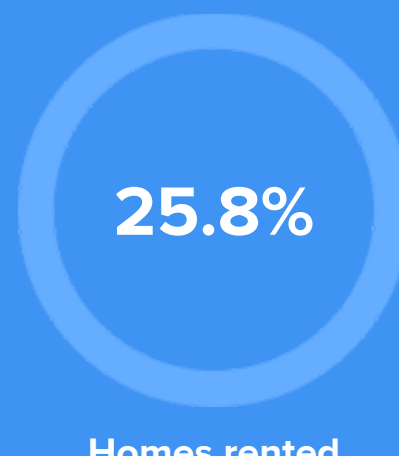

### Weather

### Condition

49°F average temperature

**196 years**  
Median home age

**\$67,220**  
Median home price

**1.19%**  
Home appreciation rate

**15.25%**  
Annual property tax