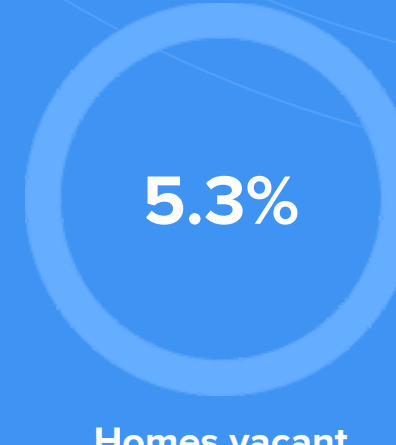

Weather

Condition

55°F average temperature

47 years
Median home age

\$149,000
Median home price

-4.88%
Median home age

22.95%
Annual property tax

COMMUNITY