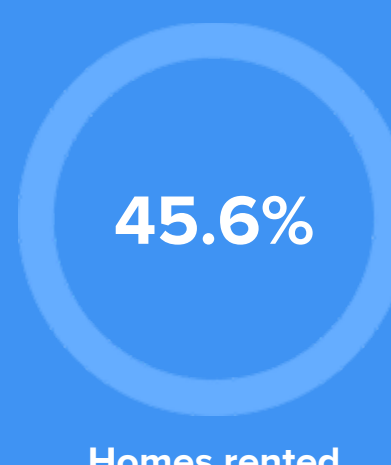

\$178,000

Median home price

-23.57%

Median home age

25.06%

Annual property tax

COMMUNITY

Religious diversity