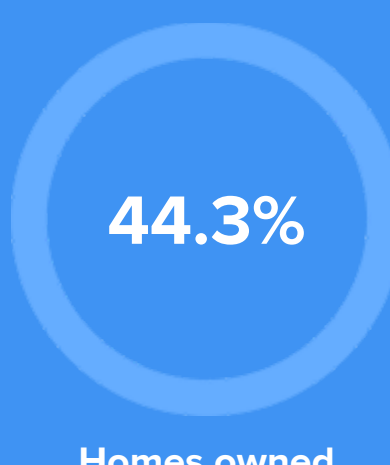

\$178,000

Median home price

-23.57%

Median home age

25.06%

Annual property tax

COMMUNITY

Religious diversity

35

Political majority

Democrat

LOCALE

Unemployment

Occupation

10.2% Management, business, Art & Sciences

26.9% Sales & Office Occupations