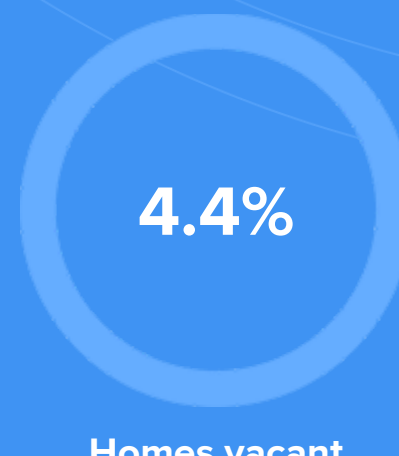

Weather

Condition

45°F average temperature

48 years
Median home age

\$118,500
Median home price

-10.58%
Home appreciation rate

17.19%
Annual property tax

COMMUNITY